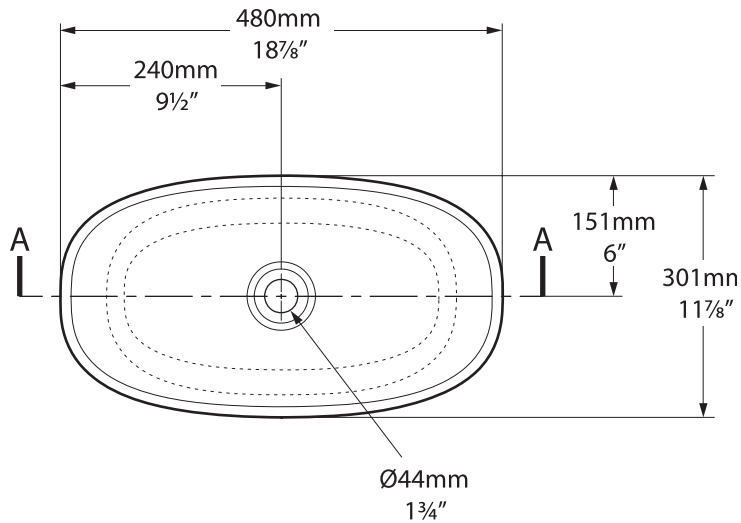

Collections connexes / Colecciones relacionadas

Barcelona

Tubo faucet - TU-16

Barcelona 48

VB-BAR-48-NO / VB-BAR48-xx-NO

Top view

Front view

Side view

Section AA

*All measurements subject to +/-5% tolerance

l = 480mm / 18 7/8"
 w = 301mm / 11 7/8"
 h = 120mm / 4 3/4"

.dwg | .dxf | .skp www.vandabaths.com

Massachusetts Code: Approved
 cUPC listing by IAPMO: File No. 6970