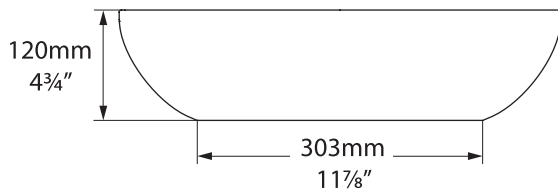

Barcelona 48

VB-BAR-48-NO / VB-BAR48-xx-NO

Top view

Front view

Side view

Section AA

*All measurements subject to +/-5% tolerance

l = 480mm / 18 7/8"
w = 301mm / 11 7/8"
h = 120mm / 4 3/4"

.dwg | .dxf | .skp www.vandabaths.com

Massachusetts Code: Approved
cUPC listing by IAPMO: File No. 6970

VA/1181/09/Jan19