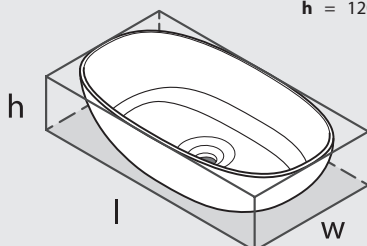

Collections connexes / Colecciones relacionadas

Barcelona

Tubo faucet - TU-16

Barcelona 48

VB-BAR-48-NO / VB-BAR48-xx-NO

Top view

Front view

Side view

Section AA

*All measurements subject to +/-5% tolerance

l = 480mm / 18 7/8"
 w = 301mm / 11 7/8"
 h = 120mm / 4 3/4"

.dwg | .dxf | .skp www.vandabaths.com

Massachusetts Code: Approved
 cUPC listing by IAPMO: File No. 6970