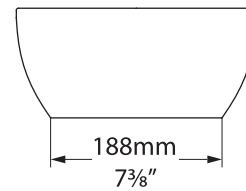

Collections connexes / Colecciones relacionadas

Barcelona

Tubo faucet - TU-16

Barcelona 48

VB-BAR-48-NO / VB-BAR48-xx-NO

Top view

Front view

Side view

Section AA

*All measurements subject to +/-5% tolerance

l = 480mm / 18 7/8"
 w = 301mm / 11 7/8"
 h = 120mm / 4 3/4"

.dwg | .dxf | .skp www.vandabaths.com

Massachusetts Code: Approved
 cUPC listing by IAPMO: File No. 6970